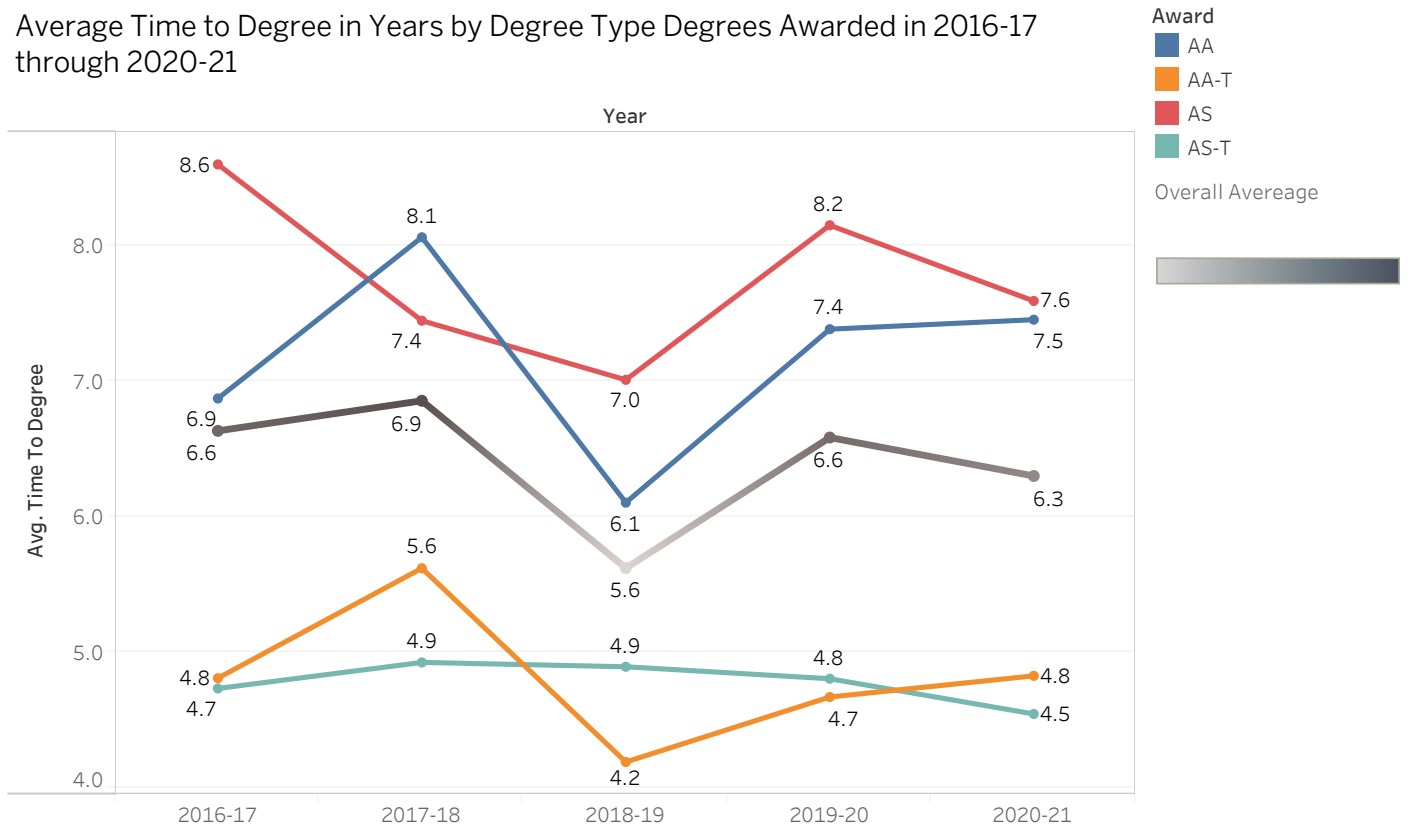

Average Time to Degree in Years by Degree Type Degrees Awarded in 2016-17 through 2020-21

Source: Banner-Argos Reports "Degrees_Certs_BLT" and "Graduation Transcript"

Notes: For each degree awarded, time-to-degree is calculated as: (Graduation Date - First day of the first semester in attendance at COM) / 365

Average COM Units Accumulated at Time of Award by Degree Type Degrees Awarded in 2016-17 through 2020-21

Source: Banner-Argos Reports "Degrees_Certs_BLT" and "Graduation Transcript"

Notes: For each degree awarded, units earned includes the cumulative number of units earned at COM at the end of the semester in which the degree was awarded.