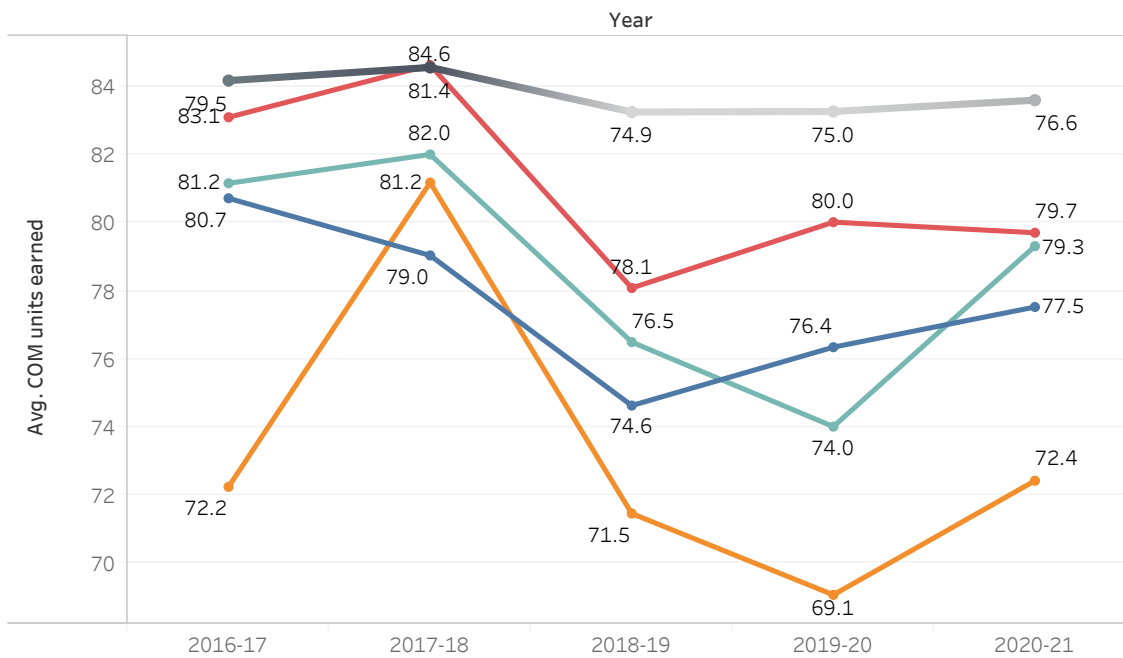

Average Time to Degree in Years by Degree Type Degrees Awarded in 2016-17 through 2020-21

Source: Banner-Argos Reports "Degrees_Certs_BLT" and "Graduation Transcript"

Notes: For each degree awarded, time-to-degree is calculated as: (Graduation Date - First day of the first semester in attendance at COM) / 365

Average COM Units Accumulated at Time of Award by Degree Type Degrees Awarded in 2016-17 through 2020-21

Source: Banner-Argos Reports "Degrees_Certs_BLT" and "Graduation Transcript"

Notes: For each degree awarded, units earned includes the cumulative number of units earned at COM at the end of the semester in which the degree was awarded.