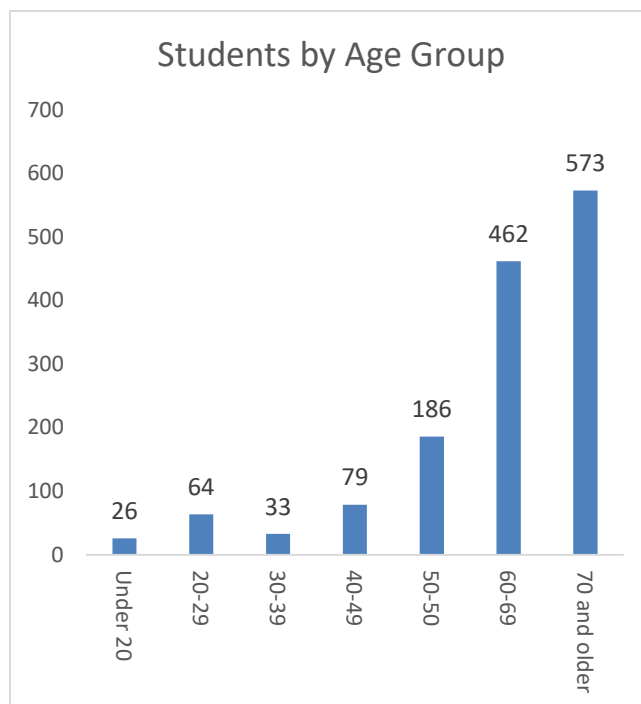

These *community education* classes are offered during day, evening and Saturday hours. Please refer to the community education class schedule for a listing of classes or call 415.457.8811.

The College serves about 1,500 *community education* students each spring term. The enrollment for spring 2018 in the *community education* program was 1,423 students.

Geographic Location

Most College of Marin *community education* students reside in Marin County (96 percent). The majority of the remaining students reside in San Francisco, the East Bay, and Sonoma County.

Location	Students	%
Central Marin	691	48.5%
North Marin (Novato)	244	17.1%
South Marin	294	20.7%
North San Rafael	112	7.9%
West Marin	32	2.2%
Outside Marin	50	3.5%

Gender

The College's *community education* student population in spring 2018 was 17 percent men and 62 percent women. (21 percent of students did not report this information.)

Age of Students

Ninety-one percent of the College's *community education* students in spring 2018 were 30 years of age or older. The median age of *community education* students was 68 years; the youngest is 19 and the oldest was over 90.