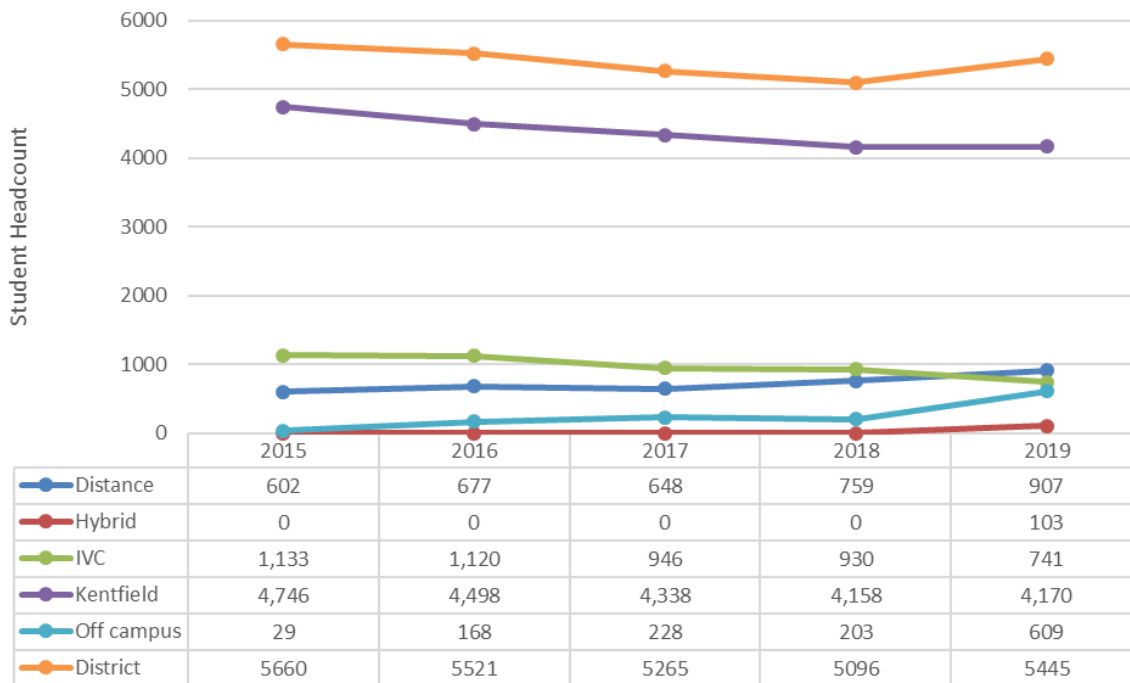

Headcount of Credit Students by Campus Fall Terms 2014-2018

Headcount of Credit Students by Campus Spring Terms 2015-2019

Source: Banner first census day files

Note: Students are counted once for each campus in which they are enrolled, so adding up campus headcounts does not equal the district total.