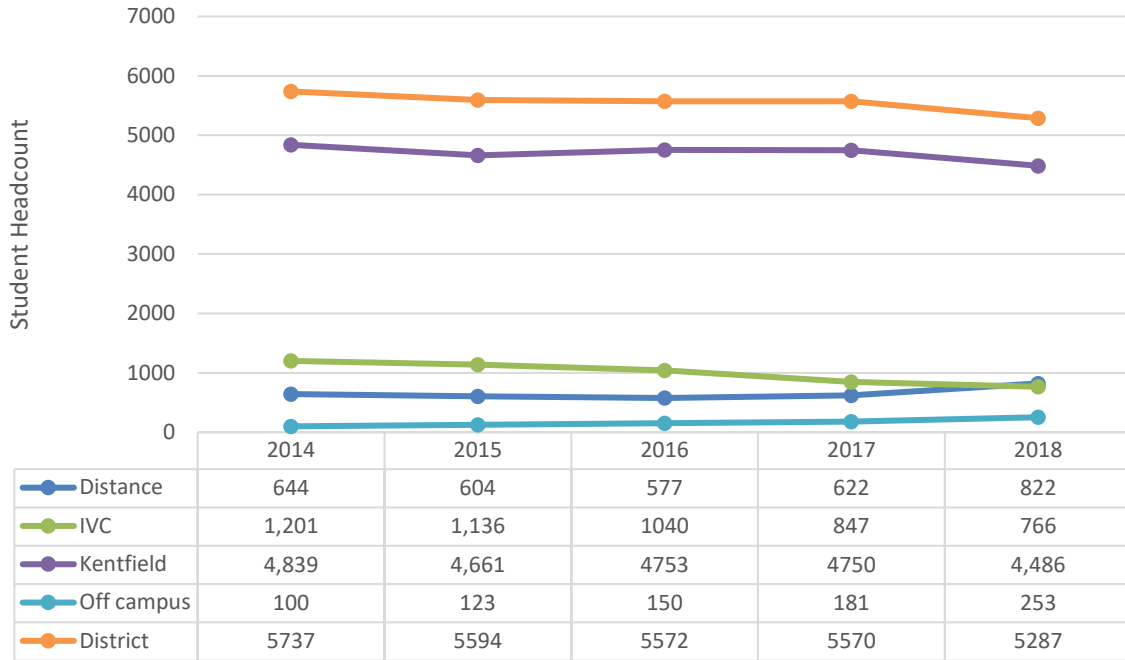

Headcount of Credit Students by Campus Fall Terms 2014-2018

Headcount of Credit Students by Campus Spring Terms 2015-2019

Source: Banner first census day files

Note: Students are counted once for each campus in which they are enrolled, so adding up campus headcounts does not equal the district total.