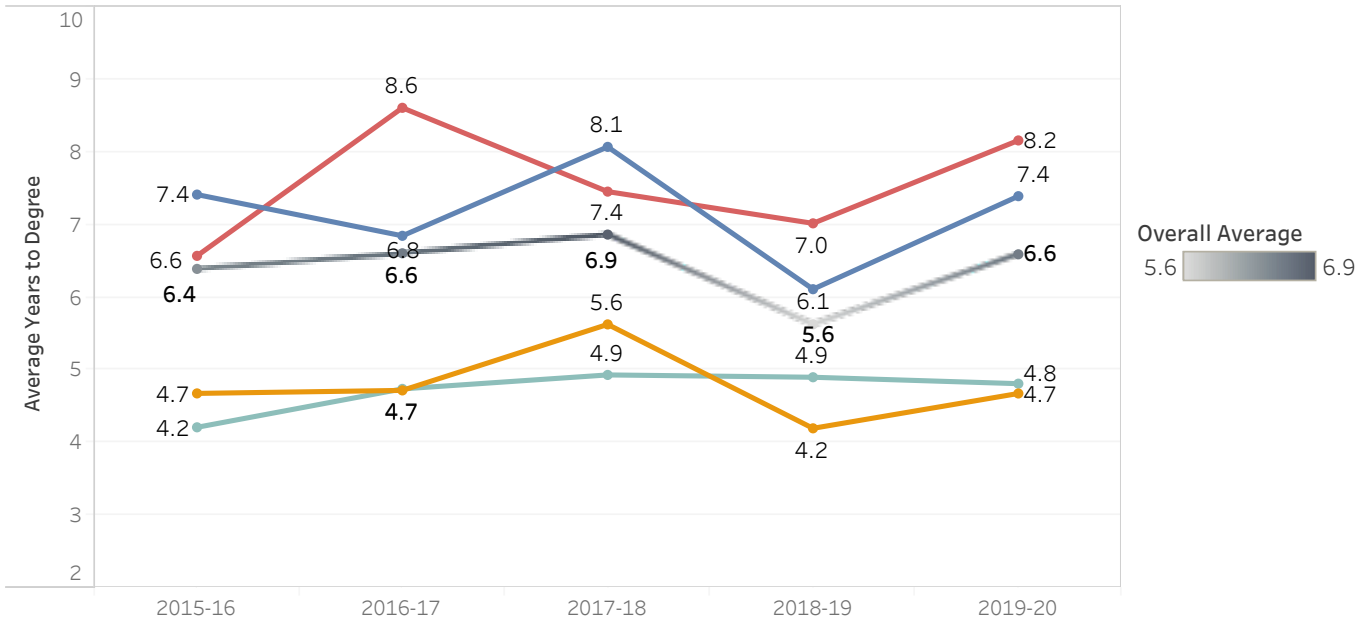

Average Time to Degree in Years by Degree Type Degrees Awarded in 2015-16 through 2019-20

Source: Banner-Argos Reports "Degrees_Certs_BLT" and "Graduation Transcript"

Notes:

For each degree awarded, time-to-degree is calculated as:

(Graduation Date - First day of the first semester in attendance at COM) / 365

Type

- AA
- AA-T
- AS
- AS-T

Average COM Units Accumulated at Time of Award by Degree Type Degrees Awarded in 2015-16 through 2019-20