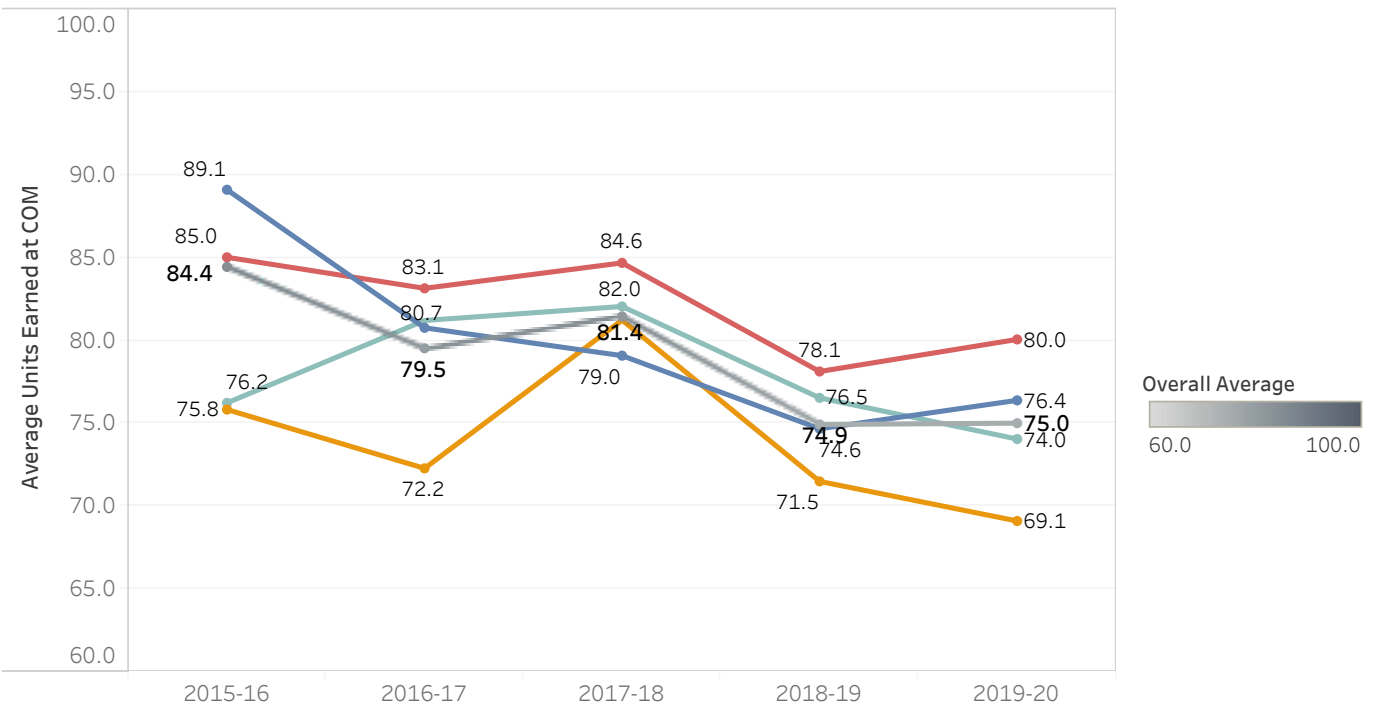

Average Time to Degree in Years by Degree Type Degrees Awarded in 2015-16 through 2019-20

Source: Banner-Argos Reports "Degrees_Certs_BLT" and "Graduation Transcript"

Notes:

For each degree awarded, time-to-degree is calculated as:

(Graduation Date - First day of the first semester in attendance at COM) / 365

Type

- AA
- AA-T
- AS
- AS-T

Average COM Units Accumulated at Time of Award by Degree Type Degrees Awarded in 2015-16 through 2019-20