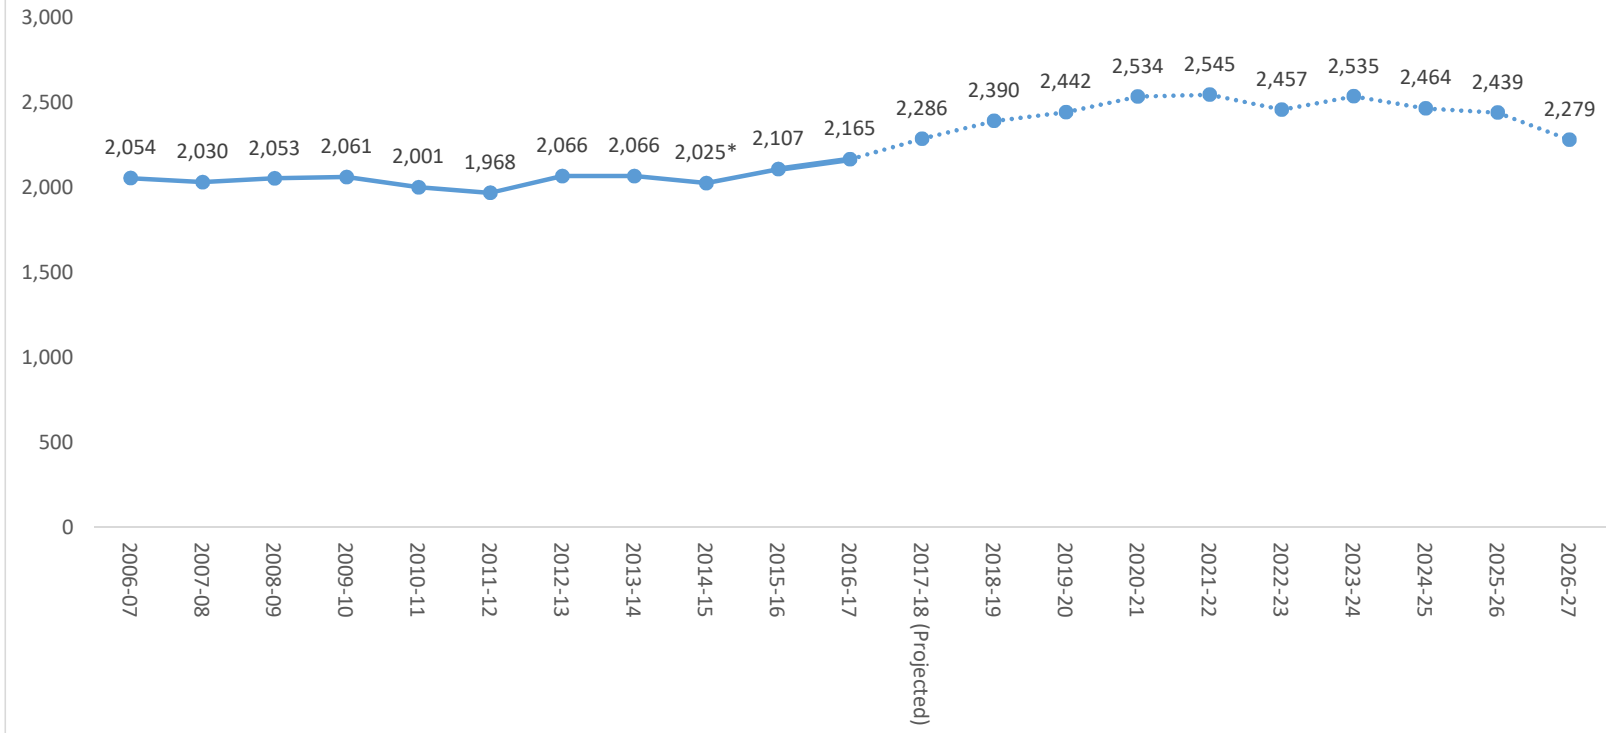

### Marin County Public High School Graduates, Actual and Projected 2006-07 through 2026-27

Source: State of California, Department of Finance, California Public K-12 Graded Enrollment and High School Graduate Projections by County, 2018 Series. Sacramento, California, January 2019.

\*2014-15 figures adjusted per an underreporting error by San Rafael and Terra Linda High Schools. Graduate data for these schools are from California Department of Education, Data Reporting Office, DataQuest report Cohort Outcome Data for the Class of 2014-15.