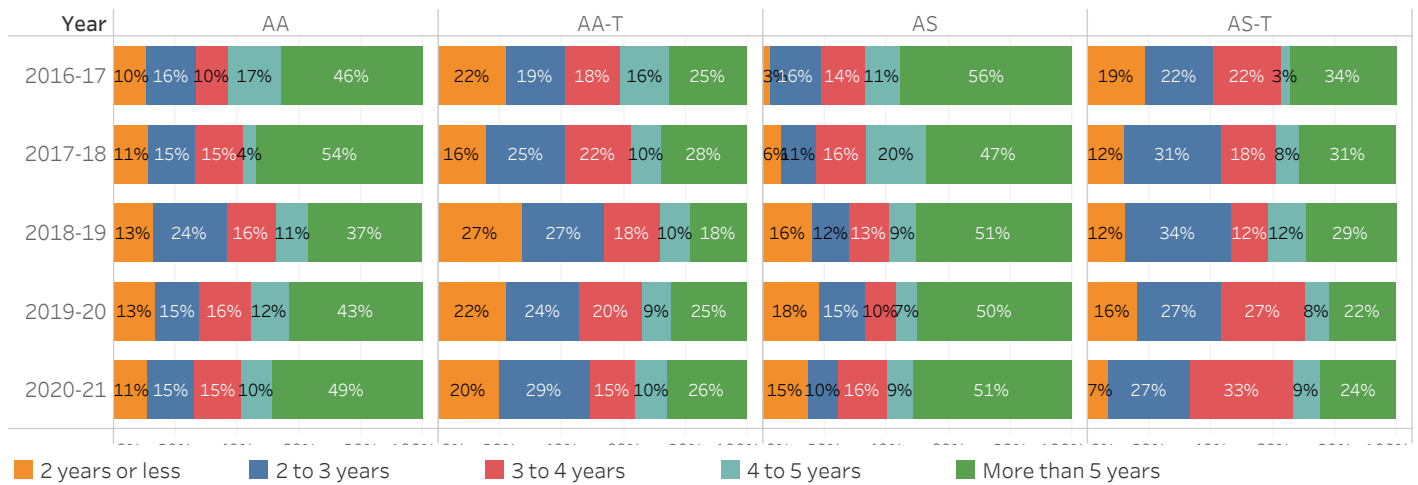

Degrees Awarded by Type

Year	Award				AY Total
	AA	AA-T	AS	AS-T	
2016-17	124	68	79	32	303
2017-18	124	83	87	51	345
2018-19	128	104	93	58	383
2019-20	171	109	88	37	405
2020-21	125	116	82	45	368

Percentage of Degrees Earned Within Time Frame by Type

Source: Banner-Argos Reports "Degrees_Certs_BLT" and "Graduation Transcript"

Notes: For each degree awarded, time-to-degree is calculated as: (Graduation Date - First day of the first semester in attendance at COM) / 365