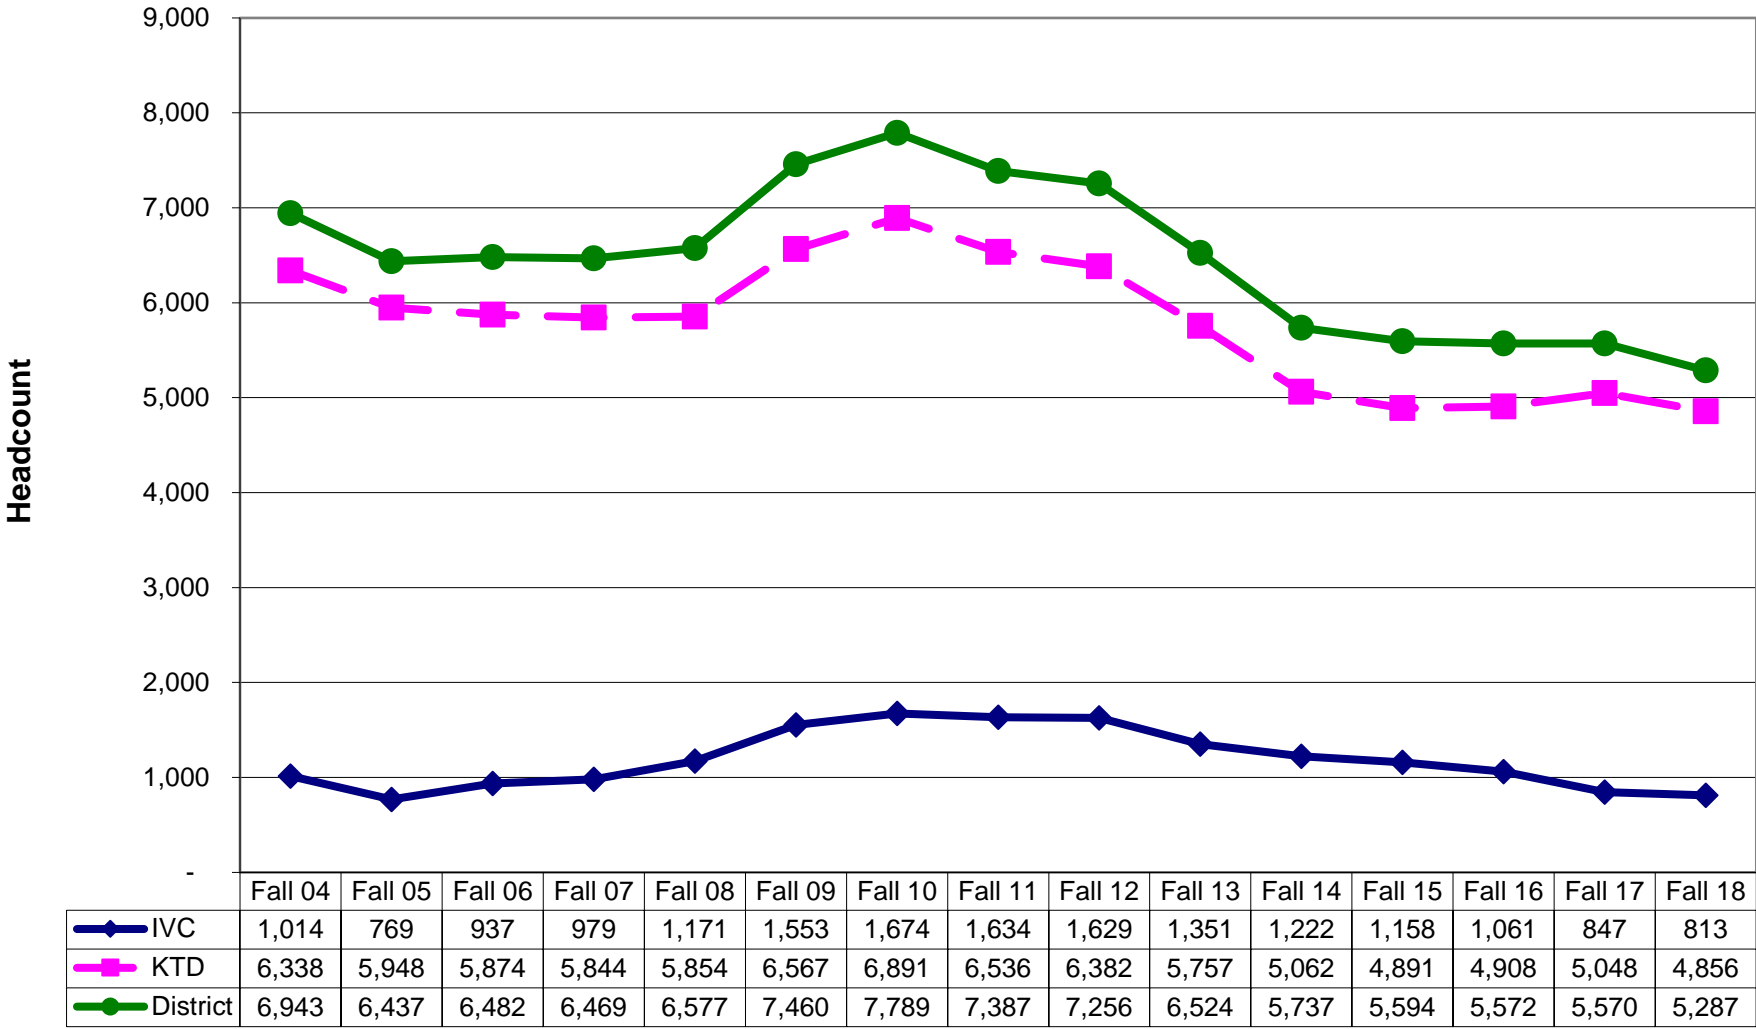

## Headcount of Credit Students By Campus Fall 2004 - Fall 2018

IVC headcount plus KTD headcount does not equal District headcount, because some students attend both campuses.  
firstcensuscomparef18 (PRIE Dept.)