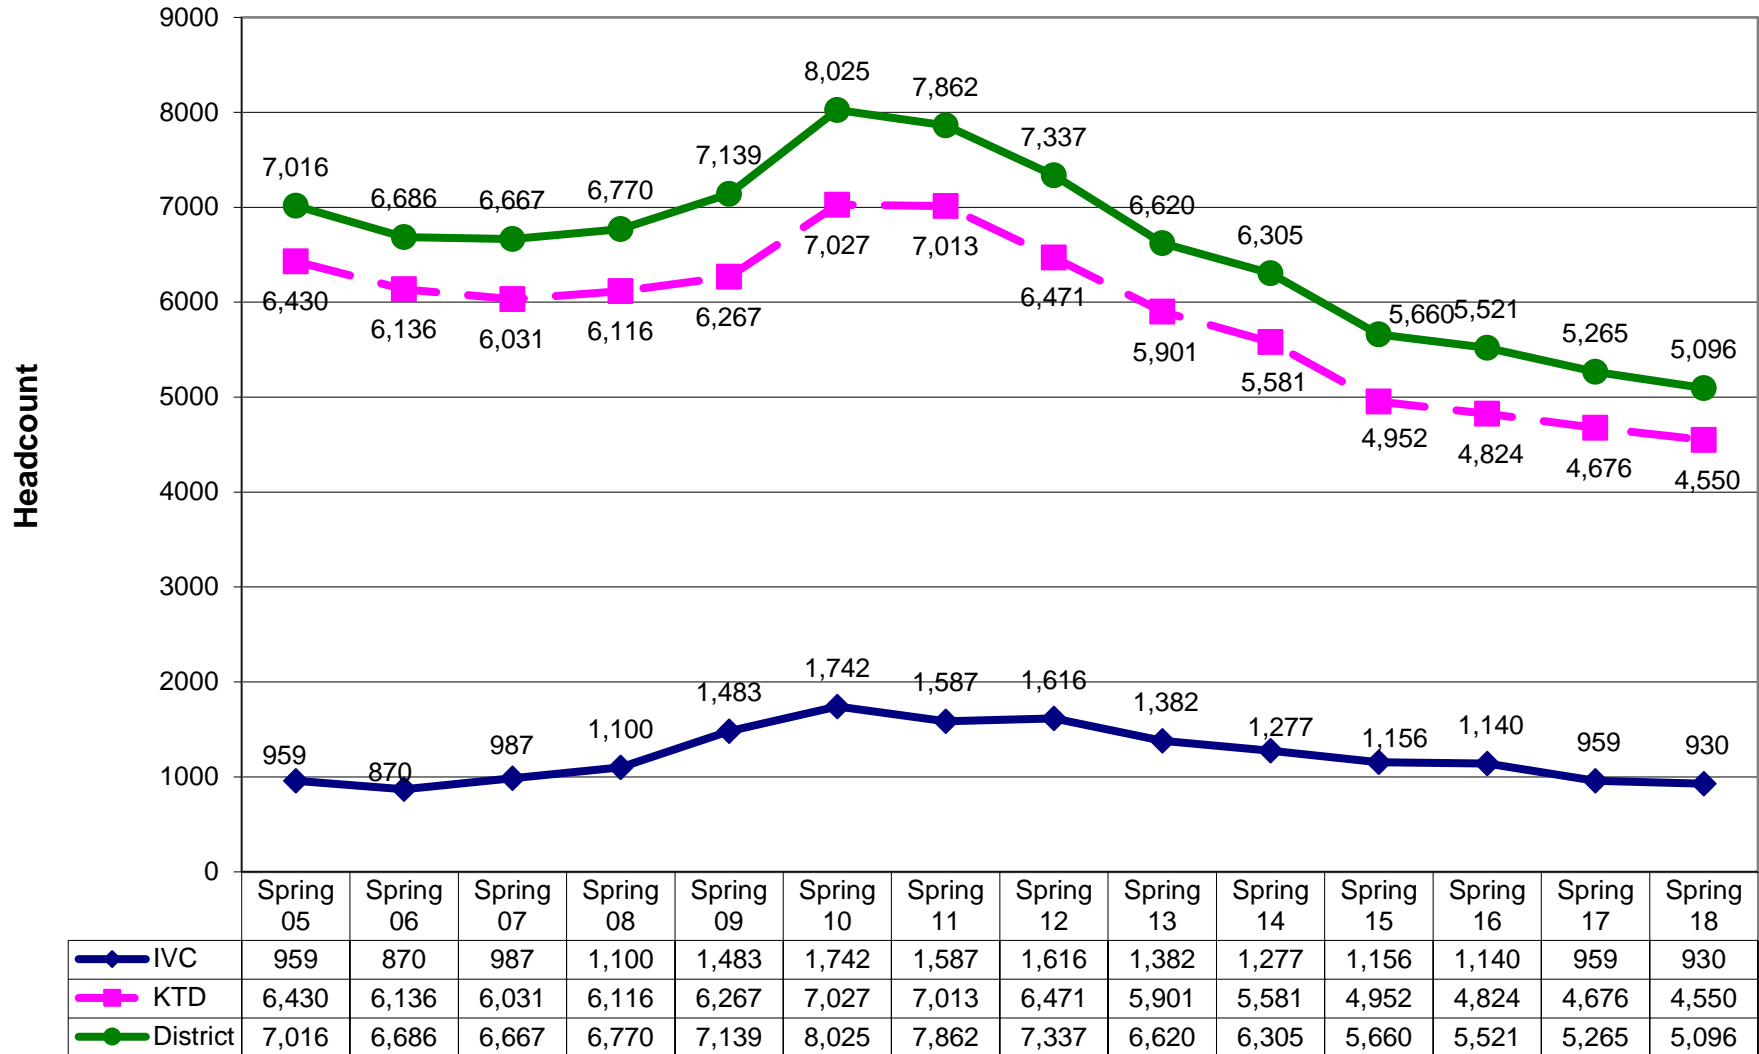

## Headcount of Credit Students By Term By Campus Spring 2005 - Spring 2018

IVC headcount plus KTD headcount does not equal District headcount, because some students attend both campuses.  
firstcensuscompareS18 (Office of PRIE)