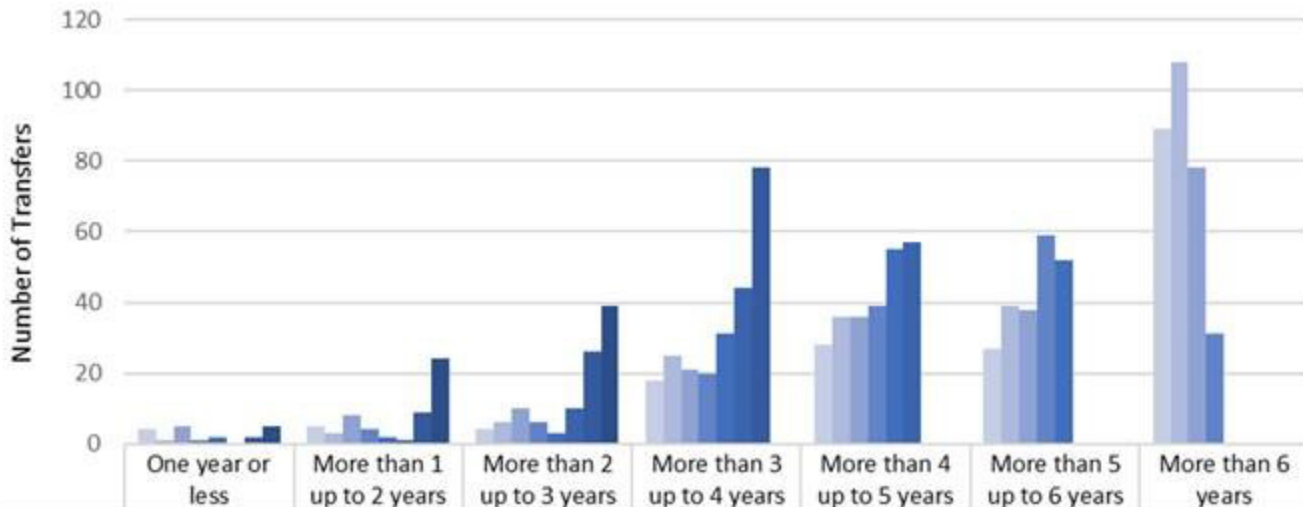

Number of Transfers by Cohort Year and Time to Transfer

in First-time Freshman Cohort:

		One year or less	More than 1 up to 2 years	More than 2 up to 3 years	More than 3 up to 4 years	More than 4 up to 5 years	More than 5 up to 6 years	More than 6 years
868	2009-10	4	5	4	18	28	27	89
954	2010-11	1	3	6	25	36	39	108
907	2011-12	5	8	10	21	36	38	78
841	2012-13	1	4	6	20	39	59	31
858	2013-14	2	2	3	31	55	52	
566	2014-15	0	1	10	44	57		
674	2015-16	2	9	26	78			
632	2016-17	5	24	39				