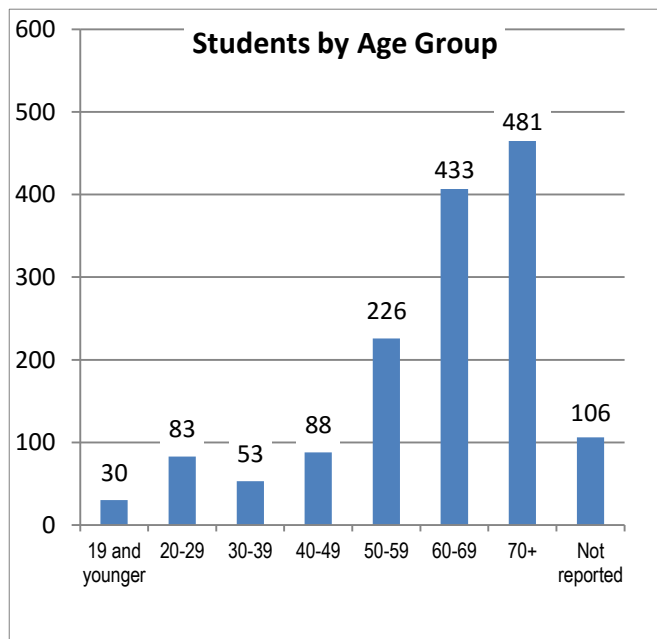

These *community education* classes are offered during day, evening and Saturday hours. Please refer to the community education class schedule for a listing of classes or call 415.457.8811.

The College serves about 1,500 *community education* students each term. The enrollment for spring 2017 in the *community education* program was 1,500 students.

Geographic Location

Most College of Marin *community education* students reside in Marin County (96 percent). The majority of the remaining students reside in San Francisco, the East Bay, and Sonoma County.

Location	Students	%
Central Marin	711	47.4%
Novato	251	16.7%
South Marin	296	19.7%
North San Rafael	138	9.2%
West Marin	43	2.9%
Outside Marin	57	3.8%
Not Reported	4	0.3%

Gender

The College’s *community education* student population is composed of 20 percent men and 62 percent women. (18 percent of students did not report this information.)

Age of Students

Ninety-two percent of the College’s *community education* students are 30 years of age or older. The median age of *community education* students is 67 years; the youngest is 12 and the oldest is over 80.