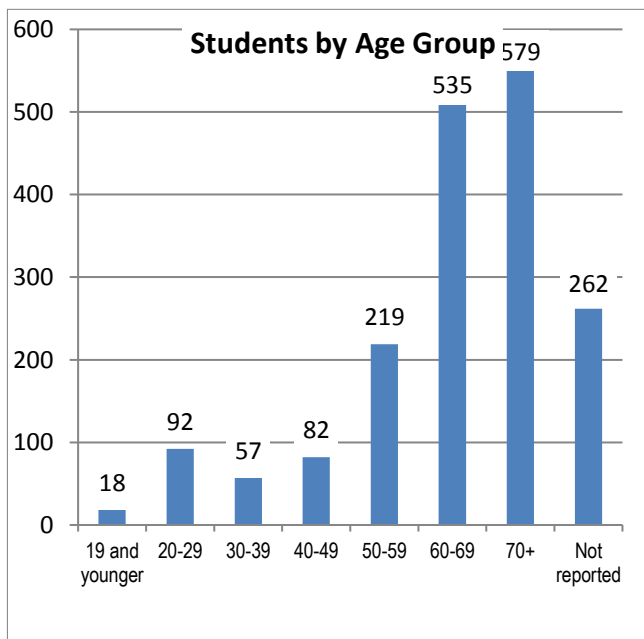

These *community education* classes are offered during day, evening and Saturday hours. Please refer to the community education class schedule for a listing of classes or call 415.457.8811.

The College serves about 1,800 *community education* students each term. The enrollment for spring 2016 in the *community education* program was 1,844 students.

Geographic Location

Most College of Marin *community education* students reside in Marin County (83 percent). The majority of the remaining students reside in San Francisco, the East Bay, and Sonoma County.

Location	Students	%
Central Marin	777	42.1%
Novato	250	13.6%
South Marin	320	17.4%
North San Rafael	146	7.9%
West Marin	46	2.5%
Outside Marin	169	9.2%
Not Reported	136	7.4%

Gender

The College’s *community education* student population is composed of 20 percent men and 64 percent women. (16 percent of students did not report this information.)

Age of Students

Ninety-three percent of the College’s *community education* students are 30 years of age or older. The median age of *community education* students is 66 years; the youngest is seven and the oldest is over 80.