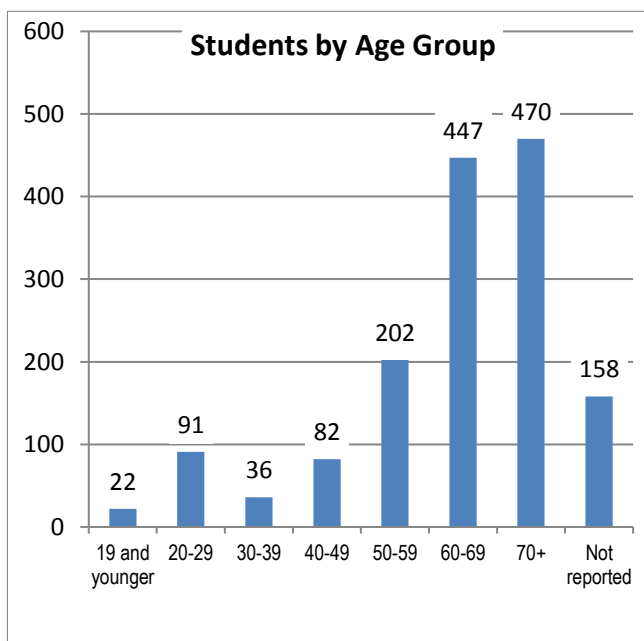

These *community education* classes are offered during day, evening and Saturday hours. Please refer to the community education class schedule for a listing of classes or call 415.457.8811.

The College serves about 1,500 *community education* students each term. The enrollment for spring 2015 in the *community education* program was 1,508 students.

Geographic Location

Most College of Marin *community education* students reside in Marin County (88 percent). The majority of the remaining students reside in San Francisco, the East Bay, and Sonoma County.

Location	Students	%
Central Marin	641	42.5%
Novato	251	16.6%
South Marin	265	17.6%
North San Rafael	114	7.6%
West Marin	47	3.1%
Outside Marin	182	12.1%

Gender

The College’s *community education* student population is composed of 23 percent men and 63 percent women. (14 percent of students did not report this information.)

Age of Students

Ninety-two percent of the College’s *community education* students are 30 years of age or older. The median age of *community education* students is 66 years; the youngest is 8 and the oldest is over 80.