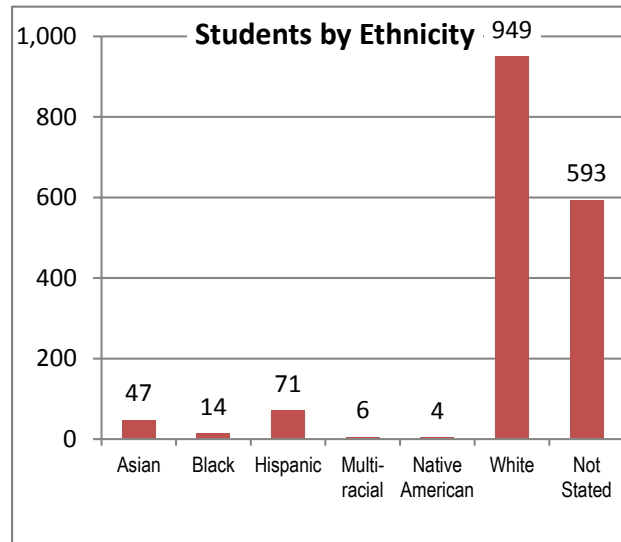

Community Education Student Characteristics is produced by the Research Office at College of Marin. The data reflects spring 2013 end of term enrollment extracted from the student information database.