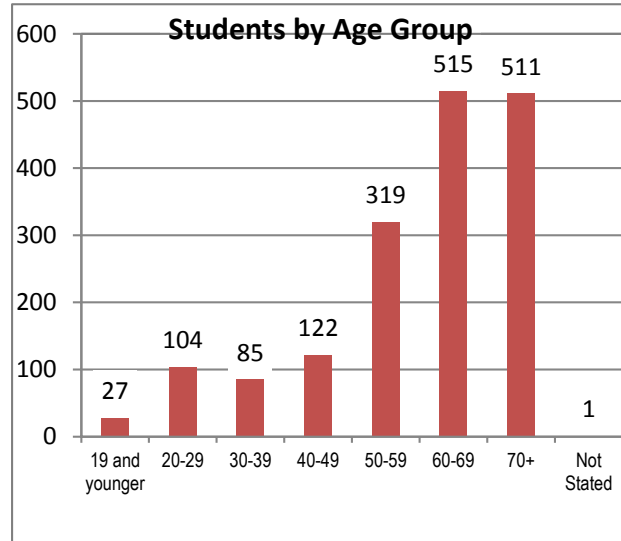

These classes are offered in the daytime and evenings, and on Saturdays. Please consult the community education schedule or call 415.485.9305.

The College serves about 1,600 community education students each term. The enrollment for spring 2013 in the Community Education program is 1,684 students.

Gender

The College’s community education student population is composed of 22 percent men and 77 percent women. One percent of students declined to provide this information.

Geographic Origin

Most College of Marin community education students reside in Marin County (93 percent). Of the remaining students, the majority come from San Francisco, the East Bay, and Sonoma County.

Location	Students	%
Central Marin	736	43.7%
Novato	293	17.4%
South Marin	333	19.8%
North San Rafael	169	10.0%
West Marin	34	2.0%
Outside Marin	119	7.1%

Age of Students

Ninety-two percent of College of Marin community education students are 30 years of age or older. The average age of students is 60 years. The youngest student is 14 and the oldest is over 80.