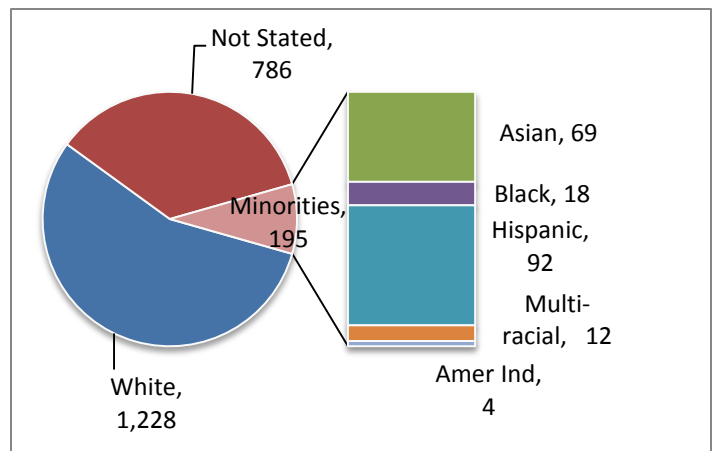

Gender

The College's Community Education student population is composed of 22% men and 77% women. One percent of students declined to answer the question.

Geographic Origin

Most College of Marin Community Education students reside in Marin County (91%). Of the remaining students, the majority come from San Francisco, the East Bay, and Sonoma County.

Location	Students	%
Central Marin	929	42.1%
Novato	365	16.5%
South Marin	403	18.2%
North San Rafael	242	11.0%
West Marin	80	3.6%
Outside Marin	187	8.5%
Unknown	3	0.1%

Age of Students

Eighty-nine percent of College of Marin Community Education students are 30 years of age or older. The average age of students is 58 years. The youngest student is 13 and the oldest is over 80.

Ethnicity

Fifty-six percent of students self-report that they are white, 36% of students do not report the information, and nine percent self-report as minorities. The following chart indicates a breakdown of the groups.