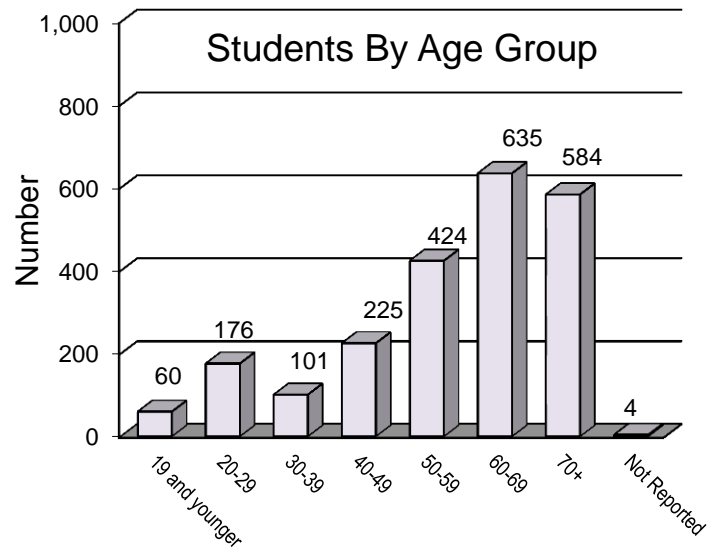

Gender

The College's Community Education student population is composed of 22% men and 77% women. One percent of students declined to answer the question.

Geographic Origin

Most College of Marin Community Education students reside in Marin County (91%). Of the remaining students, the majority come from San Francisco, the East Bay, and Sonoma County.

Location	Students	%
Central Marin	929	42.1%
Novato	365	16.5%
South Marin	403	18.2%
North San Rafael	242	11.0%
West Marin	80	3.6%
Outside Marin	187	8.5%
Unknown	3	0.1%

Age of Students

Eighty-nine percent of College of Marin Community Education students are 30 years of age or older. The average age of students is 58 years. The youngest student is 13 and the oldest is over 80.