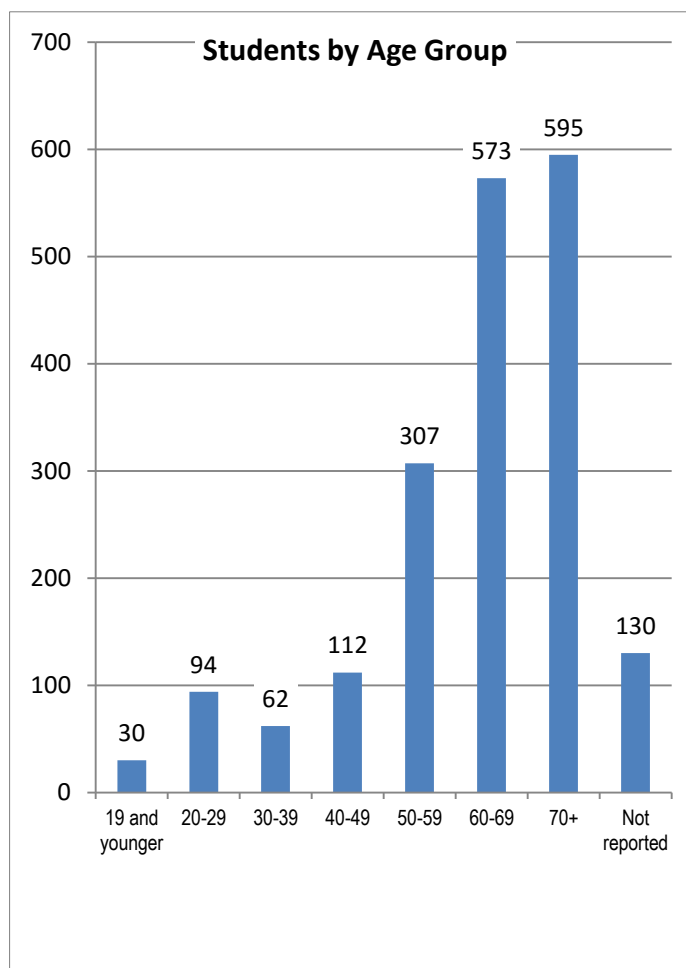

These *community education* classes are offered during day, evening and Saturday hours. Please refer to the community education class schedule for a listing of classes or call 415.457.8811.

The College serves about 1,900 *community education* students each term. The enrollment for fall 2016 in the *community education* program was 1,903 students.

Location	Students	%
Central Marin	914	48.0%
Novato	279	14.7%
South Marin	365	19.2%
North San Rafael	175	9.2%
West Marin	69	3.6%
Outside Marin	97	5.1%
Not reported	4	0.2%

Age of Students

Ninety-three percent of the College’s *community education* students are 30 years of age or older. The median age of *community education* students is 66 years; the youngest is 12 and the oldest is over 80.