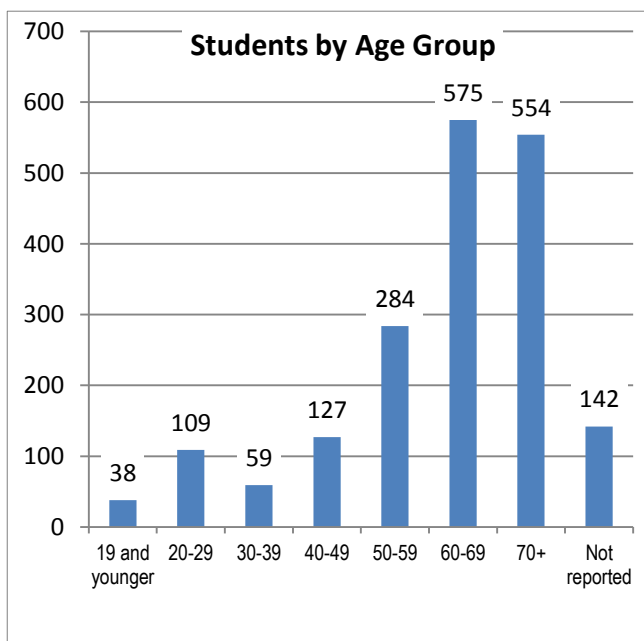

These *community education* classes are offered during day, evening and Saturday hours. Please refer to the community education class schedule for a listing of classes or call 415.457.8811.

The College serves about 1,900 *community education* students each term. The enrollment for fall 2015 in the *community education* program was 1,888 students.

Geographic Location

Most College of Marin *community education* students reside in Marin County (95 percent). The majority of the remaining students reside in San Francisco, the East Bay, and Sonoma County.

Location	Students	%
Central Marin	855	45.3%
Novato	347	18.4%
South Marin	355	18.8%
North San Rafael	168	8.9%
West Marin	62	3.3%
Outside Marin	97	5.1%
Not reported	4	0.2%

Gender

The College's *community education* student population is composed of 20 percent men and 63 percent women. (17 percent of students did not report this information.)

Age of Students

Ninety-two percent of the College's *community education* students are 30 years of age or older. The median age of *community education* students is 65 years; the youngest is nine and the oldest is over 80.