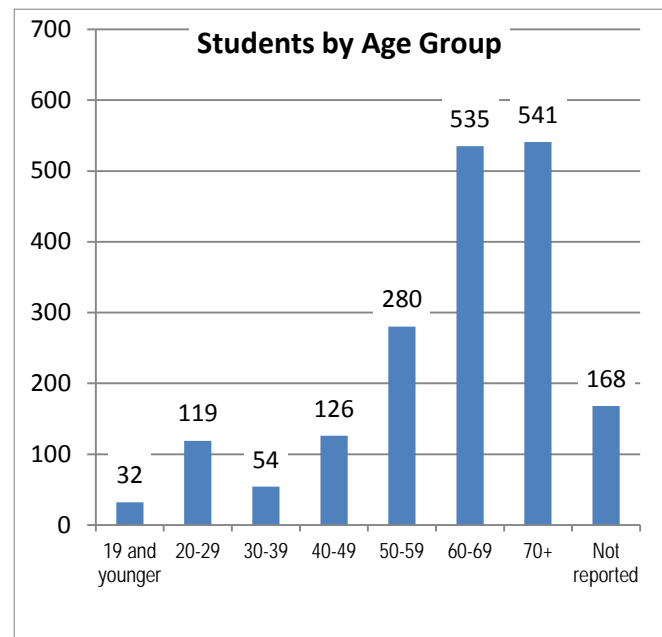

These *community education* classes are offered during day, evening and Saturday hours. Please refer to the community education class schedule for a listing of classes or call 415.457.8811.

The College serves about 1,900 *community education* students each term. The enrollment for fall 2014 in the *community education* program was 1,855 students.

Geographic Location

Most College of Marin *community education* students reside in Marin County (94 percent). The majority of the remaining students reside in San Francisco, the East Bay, and Sonoma County.

Location	Students	%
Central Marin	855	46.1%
Novato	290	15.6%
South Marin	378	20.4%
North San Rafael	149	8.0%
West Marin	64	3.4%
Outside Marin	107	5.8%
Not reported	12	0.6%

Gender

The College's *community education* student population is composed of 20 percent men and 67 percent women. (14 percent of students did not report this information.)

Age of Students

Ninety-one percent of the College's *community education* students are 30 years of age or older. The median age of *community education* students is 64 years; the youngest is 12 and the oldest is over 80.