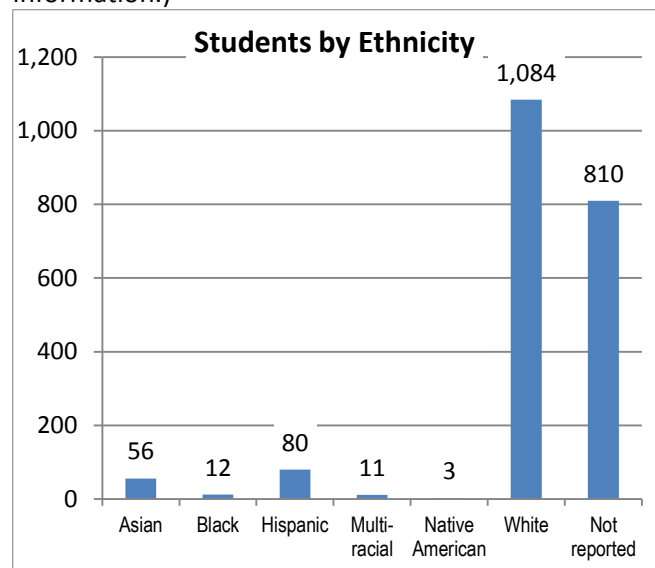

Location	Students	%
Central Marin	910	44.3%
Novato	362	17.6%
South Marin	380	18.5%
North San Rafael	202	9.8%
West Marin	48	2.3%
Outside Marin	149	7.2%
Not reported	5	0.2%

Age of Students

Eighty-nine percent of the College's *community education* students are 30 years of age or older. The average age of *community education* students is 59 years; the youngest is 11 and the oldest is over 80.

Ethnicity

The following chart indicates a breakdown of the ethnicity groups for *community education* students. (Thirty-nine percent of students did not report this information.)

Community Education Student Characteristics is produced by the Research Office at College of Marin. The data reflects fall 2013 end of term enrollment and was extracted from the student information database.