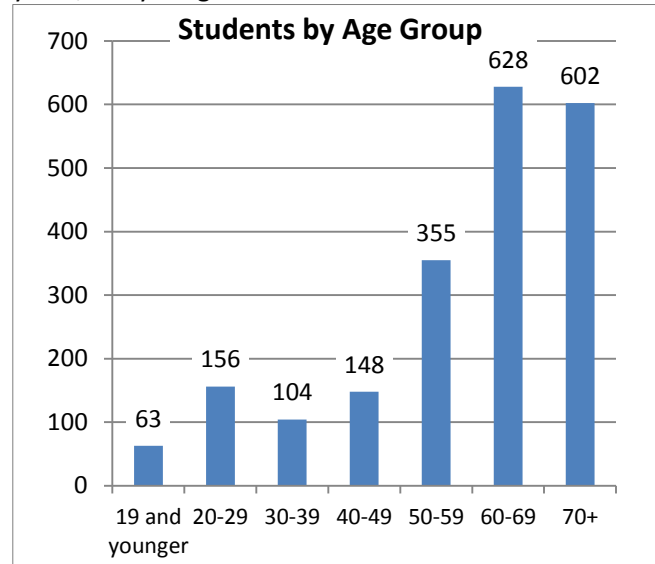

These *community education* classes are offered during day, evening and Saturday hours. Please refer to the community education class schedule for a listing of classes or call 415.457.8811.

The College serves about 2,000 *community education* students each term. The enrollment for fall 2013 in the *community education* program was 2,056 students.

Gender

The College's *community education* student population is composed of 22 percent men and 76 percent women. (Two percent of students did not report this information.)

Geographic Location

Most College of Marin *community education* students reside in Marin County (93 percent). The majority of the remaining students reside in San Francisco, the East Bay, and Sonoma County.

Location	Students	%
Central Marin	910	44.3%
Novato	362	17.6%
South Marin	380	18.5%
North San Rafael	202	9.8%
West Marin	48	2.3%
Outside Marin	149	7.2%
Not reported	5	0.2%

Age of Students

Eighty-nine percent of the College's *community education* students are 30 years of age or older. The average age of *community education* students is 59 years; the youngest is 11 and the oldest is over 80.