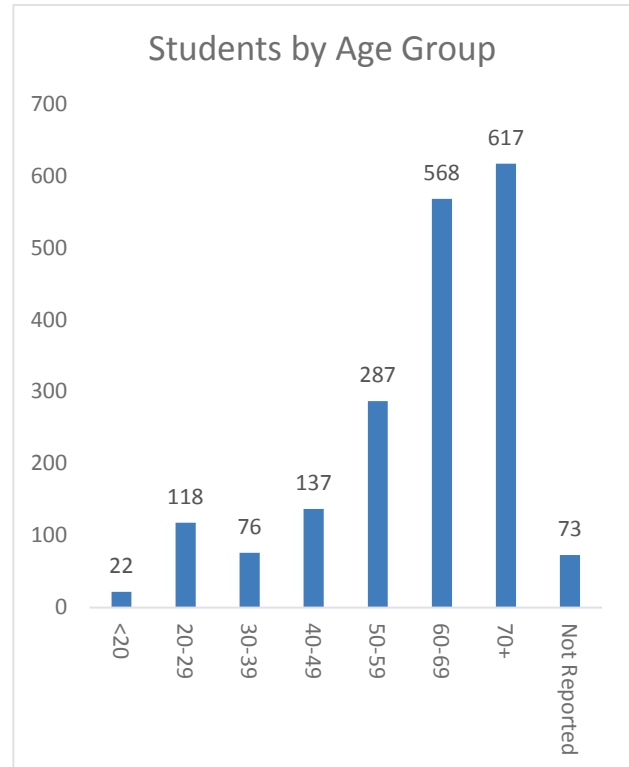

These *community education* classes are offered during day, evening and Saturday hours. Please refer to the community education class schedule for a listing of classes or call 415.457.8811.

The College serves about 1,900 *community education* students each term. The enrollment for fall 2017 in the *community education* program was 1,898 students.

Geographic Location

Most College of Marin *community education* students reside in Marin County (94 percent). The majority of the remaining students reside in San Francisco, the East Bay, and Sonoma County.

Location	Students	%
Central Marin	957	50.4
South Marin	374	19.7
West Marin	235	12.4
North Marin	130	6.9
North San Rafael	79	4.2
Outside Marin	123	6.5

Age of Students

Ninety-one percent of the College’s *community education* students are 30 years of age or older. The median age of *community education* students is 66 years; the youngest is 14 and the oldest is over 80.