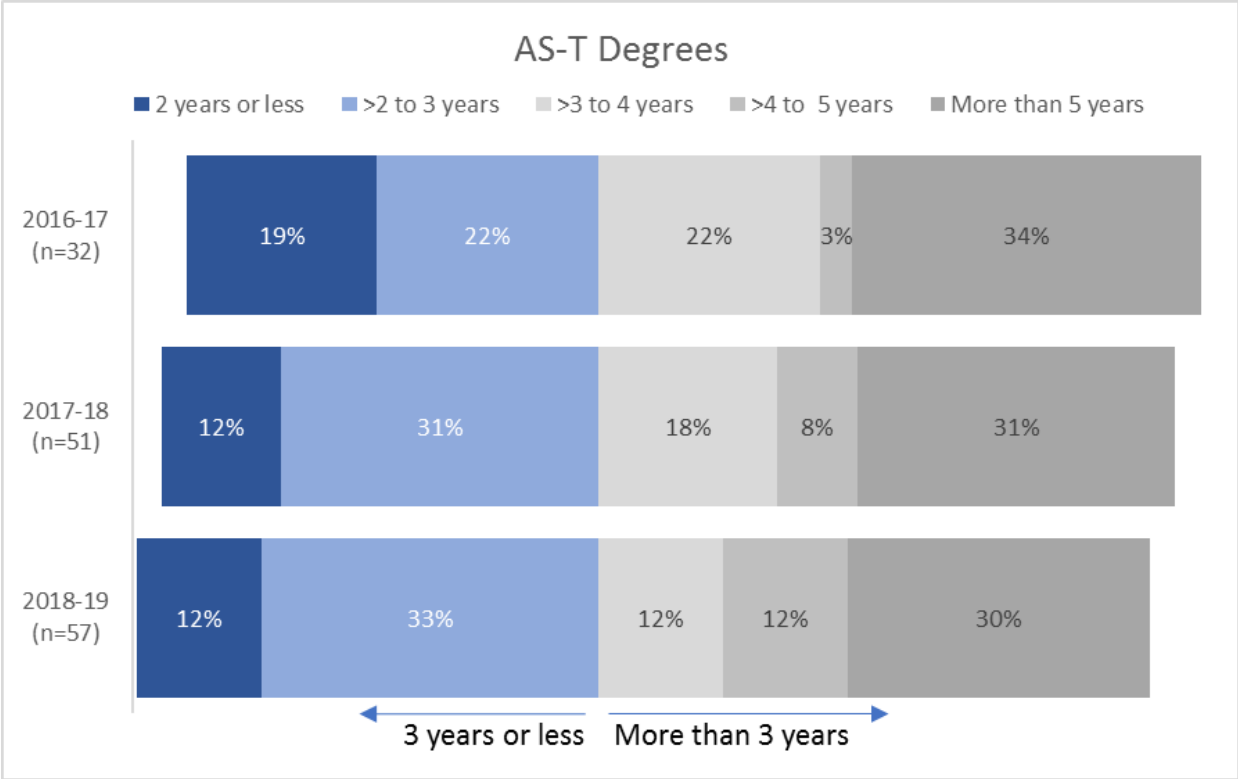

## Percent of Degrees Earned within 3-Year Time Frame

Source: Banner-Argos Reports "Degrees\_Certs\_BLT" and "Graduation Transcript"

Note: For each degree awarded, time-to-degree is calculated as: Graduation Date - First day of the first semester in attendance at COM / 365.