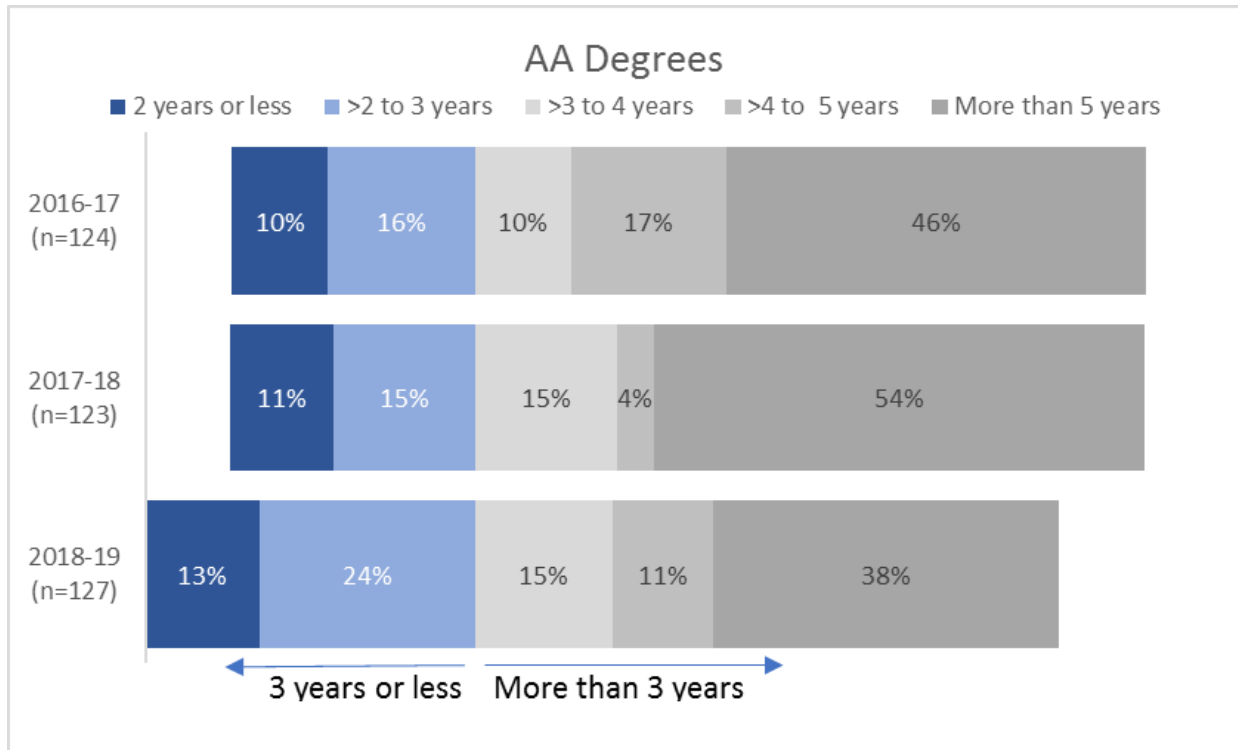

## Percent of Degrees Earned within 3-Year Time Frame

Source: Banner-Argos Reports "Degrees\_Certs\_BLT" and "Graduation Transcript"

Note: For each degree awarded, time-to-degree is calculated as: Graduation Date - First day of the first semester in attendance at COM / 365.