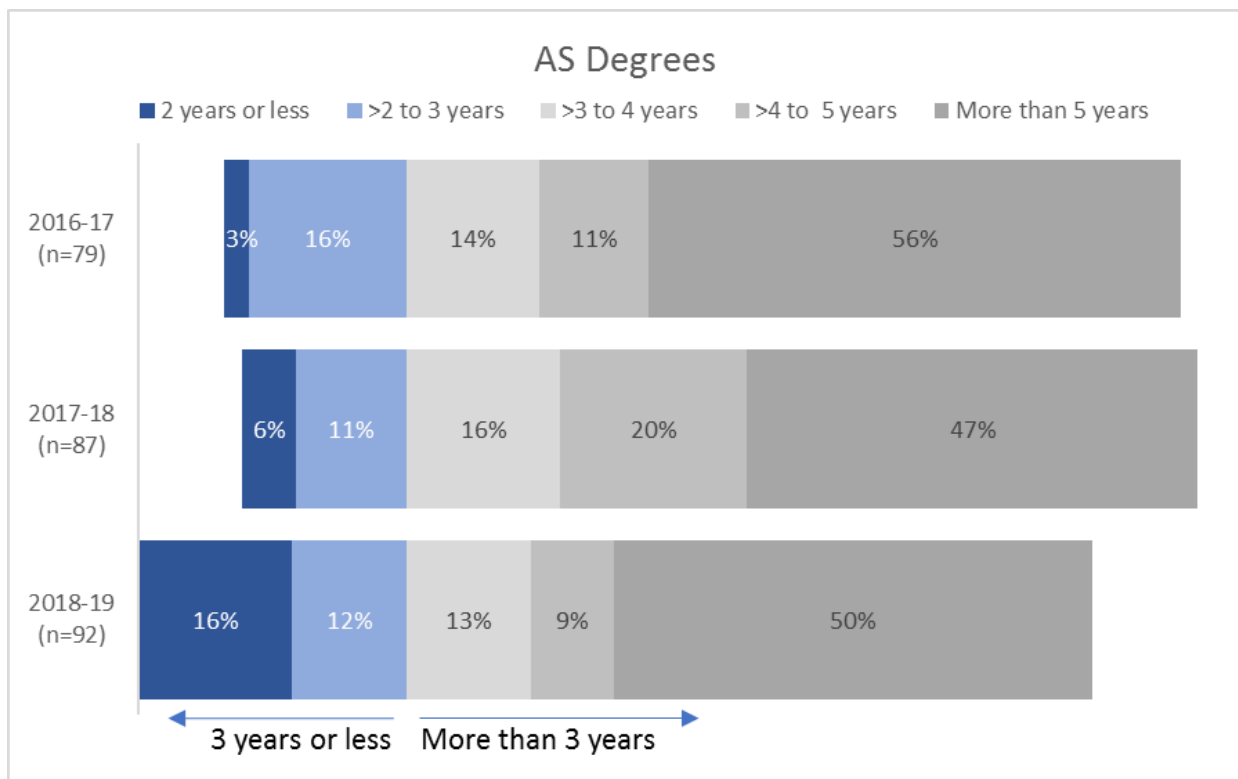

## Percent of Degrees Earned within 3-Year Time Frame

Source: Banner-Argos Reports "Degrees\_Certs\_BLT" and "Graduation Transcript"

Note: For each degree awarded, time-to-degree is calculated as: Graduation Date - First day of the first semester in attendance at COM / 365.