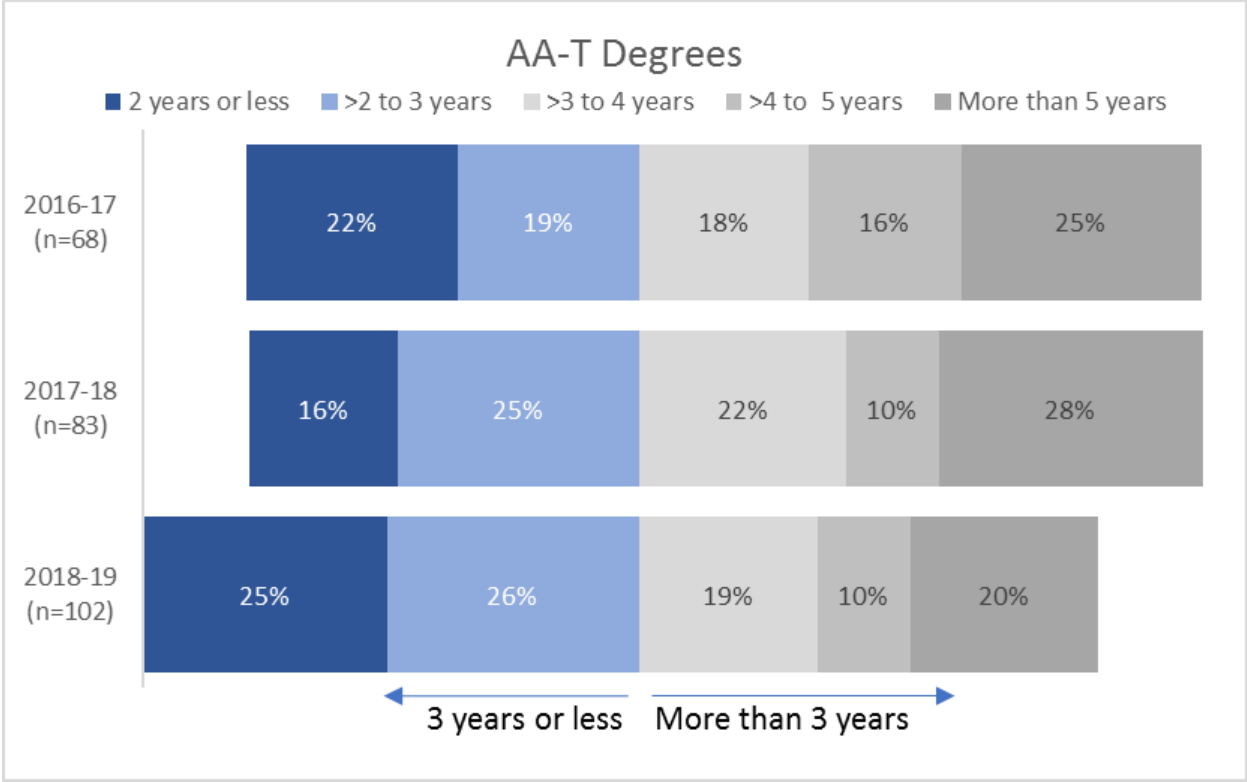

## Percent of Degrees Earned within 3-Year Time Frame

Source: Banner-Argos Reports "Degrees\_Certs\_BLT" and "Graduation Transcript"

Note: For each degree awarded, time-to-degree is calculated as: Graduation Date - First day of the first semester in attendance at COM / 365.