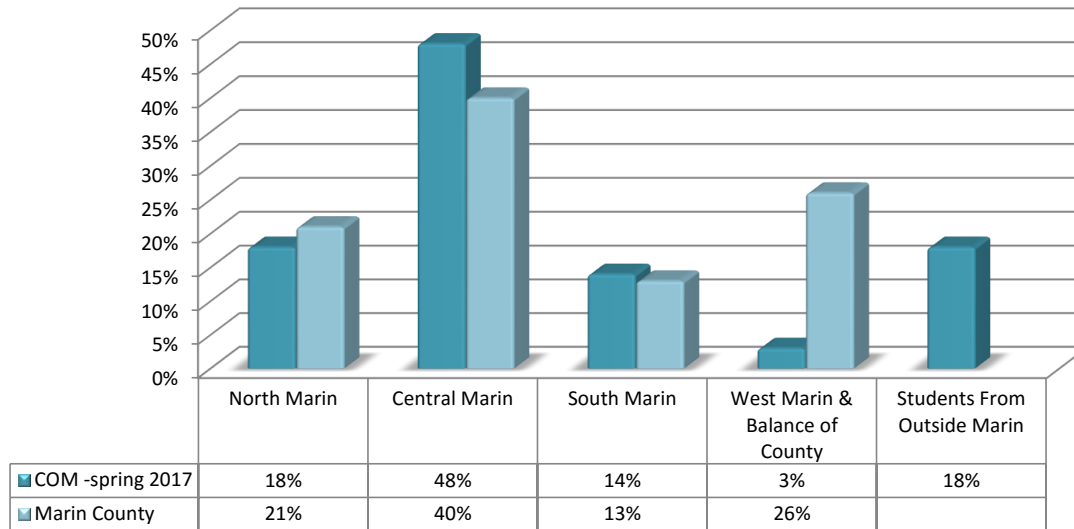

Distribution of Marin County Population and COM Credit Students by Area Spring 2017

Source:

First census data from COM's enterprise data management system for credit students and State of California, Department of Finance, *E-1 Population Estimates for Cities, Counties and the State with Annual Percent Change* — January 1, 2016 and 2017. Sacramento, California, May 2017.