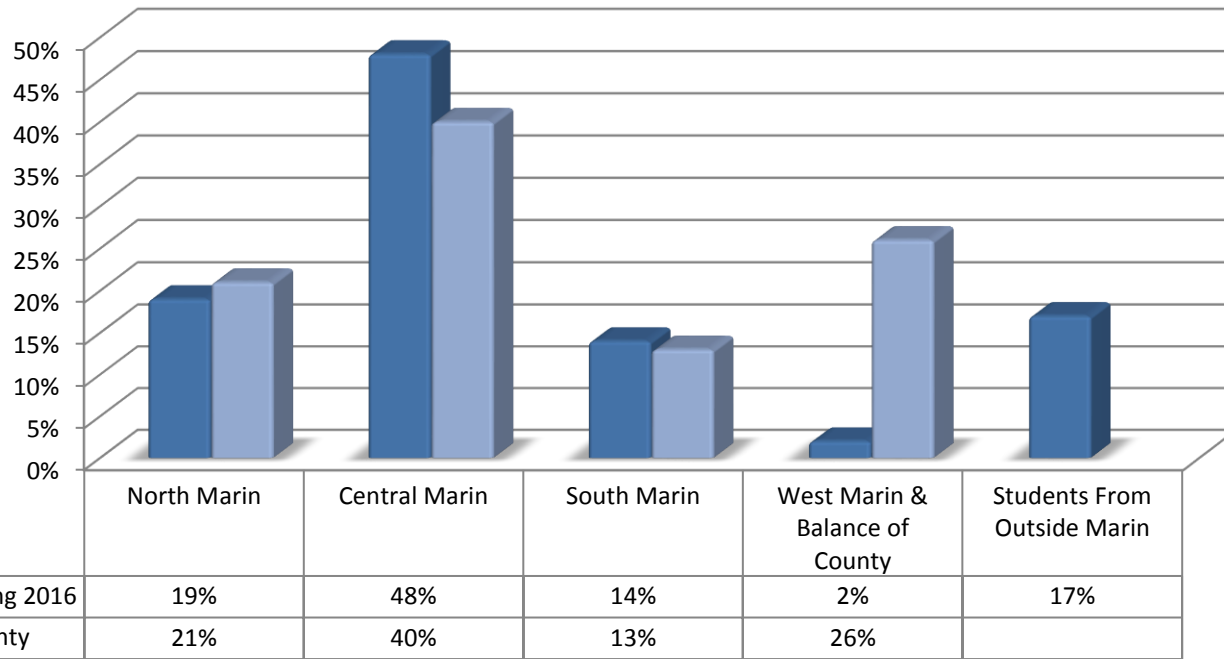

## Distribution of Marin County Population and COM Credit Students by Area Spring 2016

Source:

First census data from COM's enterprise data management system for credit students and State of California, Department of Finance, *E-1 Population Estimates for Cities, Counties and the State with Annual Percent Change* — January 1, 2015 and 2016. Sacramento, California, May 2016.