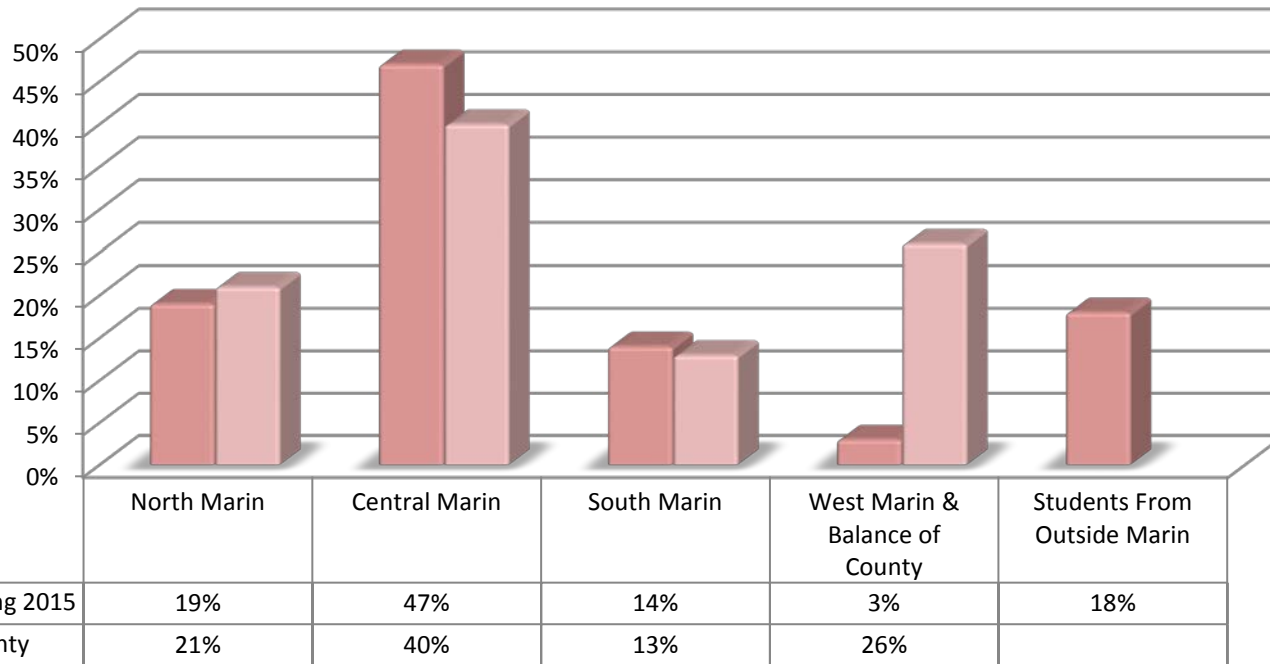

## Distribution of Marin County Population and COM Credit Students by Area Spring 2015

Source: first census data from COM's enterprise data management system and State of California, Department of Finance, *E-1 Population Estimates for Cities -- January 1, 2014 and 2015*

[E-1 Cities, Counties, and the State Population Estimates with Annual Percent Change— January 1, 2014 and 2015](#)