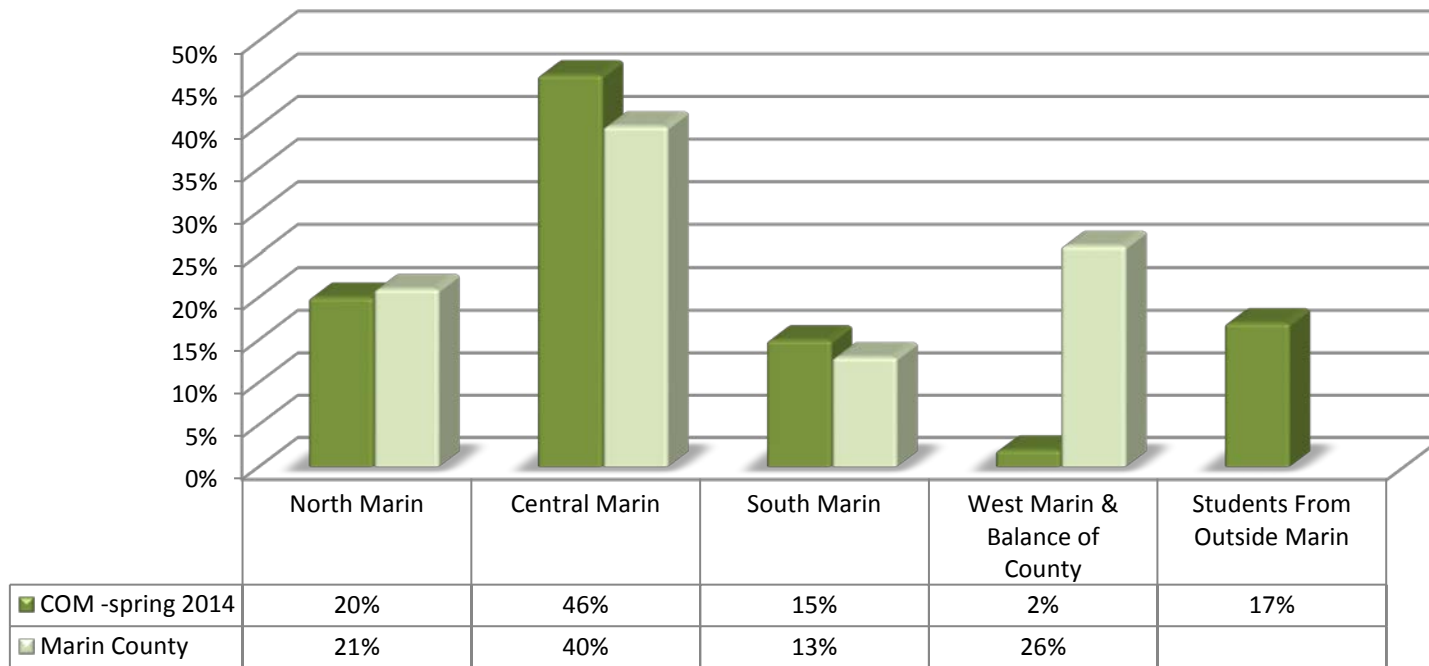

Distribution of Marin County Population and COM Credit Students by Area Spring 2014

Source: first census data from COM's enterprise data management system and State of California, Department of Finance, *E-1 Population Estimates for Cities -- January 1, 2014 and 2015*

[E-1 Cities, Counties, and the State Population Estimates with Annual Percent Change— January 1, 2014 and 2015](#)